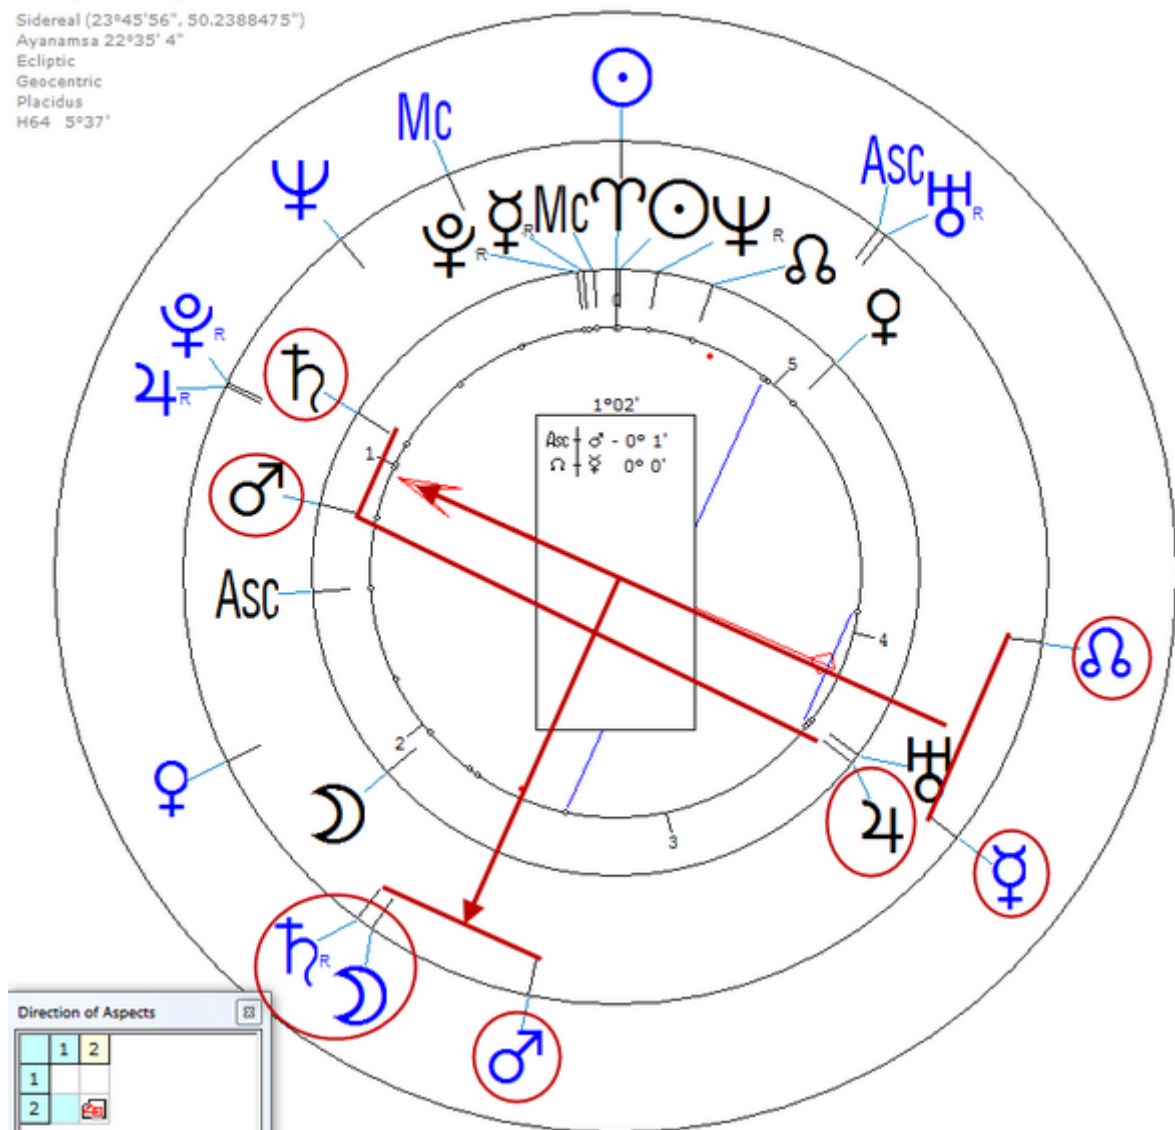

Hall, Jon

26 February 1915 at 22:00 (= 10:00 PM)Fresno CA, USA, 36n44, 119w47

American actor onscreen from 1935.

<https://www.astro.com/astro-databank/Hall,_Jon>

On 12/13/1979, he shot himself in the head at his sister's house in Sherman Oaks, CA.

Solar Return (Harmonic 64)

Solar $\sigma/\hbar$ = Solar ζ/δ = $\sigma_n/\hbar_n$ = σ_n/φ_n (Gunshot)

Solar σ/φ = Solar δ/δ

Hall, Jon
26 February 1915 Fri 22:00 (GMT-8) 36n45 119w46
Fresno, California, USA
Sidereal (23°45'56", 50.2388475")
Ayanamsa 22°35' 4"
Ecliptic
Geocentric
Placidus
H64 5°37'